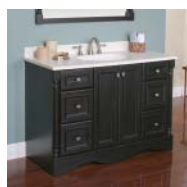

48"W x 21³/₈" D x 34"H
122cm A x 54cm P x 86cm L
4 working drawers
Model VASD4821-AB
SKU 689-274