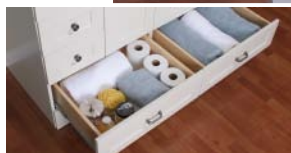

Manchester Collection

- Unique bottom drawer storage feature
- Vanilla finish
- Durable shaker style fronts
- Full extension drawer glides
- Furniture toe-kick design
- European concealed adjustable hinges

- Cajón inferior para mayor almacenaje
- Acabado en color vainilla
- Frentes durables estilo shaker
- Correderas de extensión completa
- Diseño en el zoclo
- Bisagras ocultas ajustables tipo europeo

30"W x 21³/₈" D x 34"H
76cm A x 54cm P x 86cm L
3 working drawers
Model MBD3021-V
SKU 680-370